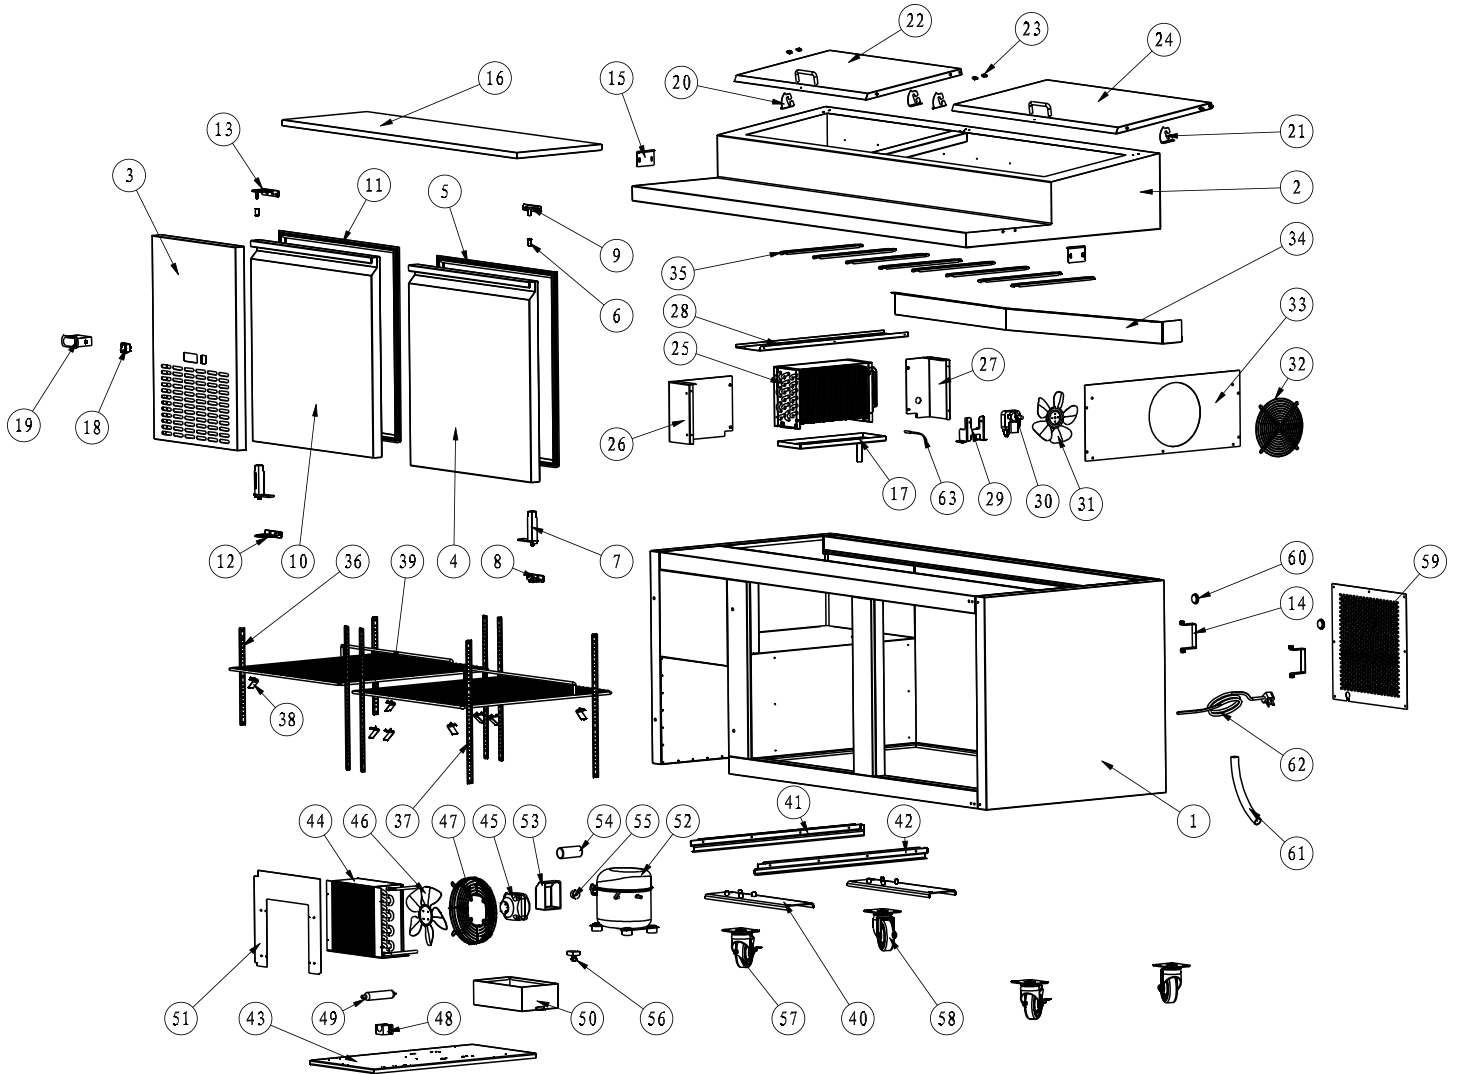

Parts Breakdown

Model **PT-CN-1829-HC** 50043

Parts Breakdown

Model PT-CN-1829-HC 50043

Item No.	Description	Position	Item No.	Description	Position	Item No.	Description	Position
AF184	Cabinet for 50043	1	AF167	Right Lid Hinge for 50043	21	AF178	Left Compressor Unit Track for 50043	41
AF185	Top Rail for 50043	2	AF190	Lid for 50043	22	AF179	Right Compressor Unit Track for 50043	42
AF161	Control Panel for 50043	3	AB475	Lid Hinge Axis for 50043	23	AF180	Compressor Unit Installation Board for 50043	43
AF186	Right Door for 50043	4	AF191	Lid for 50043	24	AB527	Condenser for 50043	44
AB500	Gasket for 50043	5	AB511	Evaporator for 50043	25	AA984	Condenser Fan Motor for 50043	45
AA388	Axis Cover for 50043	6	AF192	Left Support of Evaporator Cover for 50043	26	AA248	Condenser Fan Blade for 50043	46
AA955	Left/Right Spring Hinge for 50043	7	AF193	Right Support of Evaporator Cover for 50043	27	AA249	Condenser Fan Motor Cover for 50043	47
AA360	Bottom Right Hinge for 50043	8	AF171	Upper Support of Evaporator Cover for 50043	28	AB595	Filter Fixer for 50043	48
AF070	Upper Right Hinge for 50043	9	AF172	Evaporator Fan Motor Holder for 50043	29	AB594	Filter for 50043	49
AF187	Left Door for 50043	10	68809	Evaporator Fan Motor EM3020-28-C04 / 110V for 50043	30	AB590	Outer Drain Pan for 50043	50
AB500	Gasket for 50043	11	AA962	Blade of Evaporator Fan Motor for 50043	31	AF181	Air Shield Board for 50043	51
AA359	Bottom Right Hinge for 50043	12	AA971	Evaporator Fan Motor Cover for 50043	32	AF088	Compressor for 50043	52
AB200	Upper Left Hinge for 50043	13	AF173	Evaporator Cover for 50043	33	26246	Caster with Brake for 50043	57
AF080	Stand Off Bracket for 50043	14	AF174	Air Guide Sheet for 50043	34	26247	Caster without Brake for 50043	58
AF163	Fixer for Cutting Board for 50043	15	AF175	Pan Bracket-25 for 50043	35	AF183	Back Grill for 50043	59
AF188	Cutting Board for 50043	16	AF090	K Strip-3 Holes for 50043	36	AB169	Foaming Hole Cover for 50043	60
AF189	Inner Drain Pan for 50043	17	AF176	K Strip-4 Holes for 50043	37	AA133	Drain Hose for 50043	61
AA124	Power Switch for 50043	18	26884	K Clip for 50043	38	AA135	Power Cord for 50043	62
AA123	Thermostat for 50043	19	AB522	Shelf for 50043	39	AA379	Temperature Probe for 50043	63
AF166	Left Lid Hinge for 50043	20	AF177	Castor Support for 50043	40			